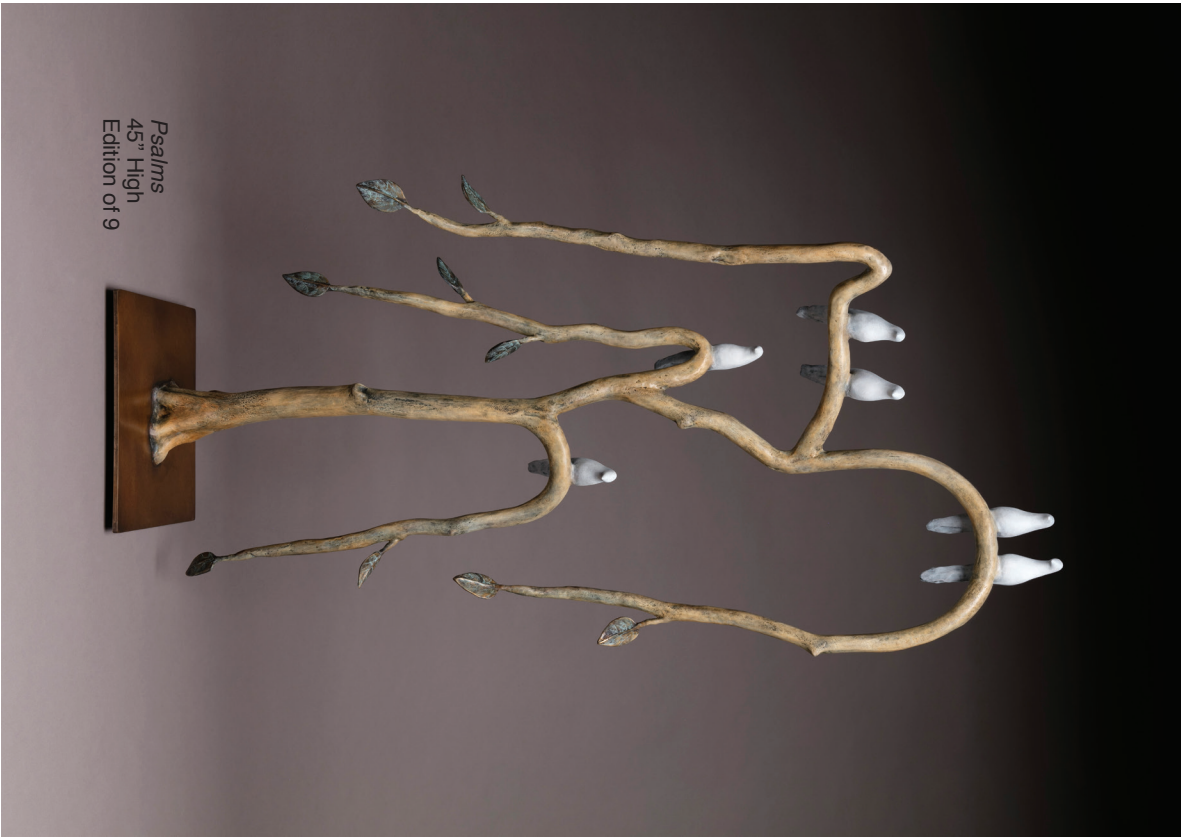

Saturday September 19, 4-7 PM
Live Music • Banquet • Libations
RSVP by August 25

Phoenix
25" High
Edition of 9

Shepherdess
5' High
Edition of 9

Piphany
36" High
Edition of 9

Palms
45" High
Edition of 9

patricia carlisle fine art, inc
5 Sculpture, Santa Fe, New Mexico 87508
505-820-0596 • carlislefa.com